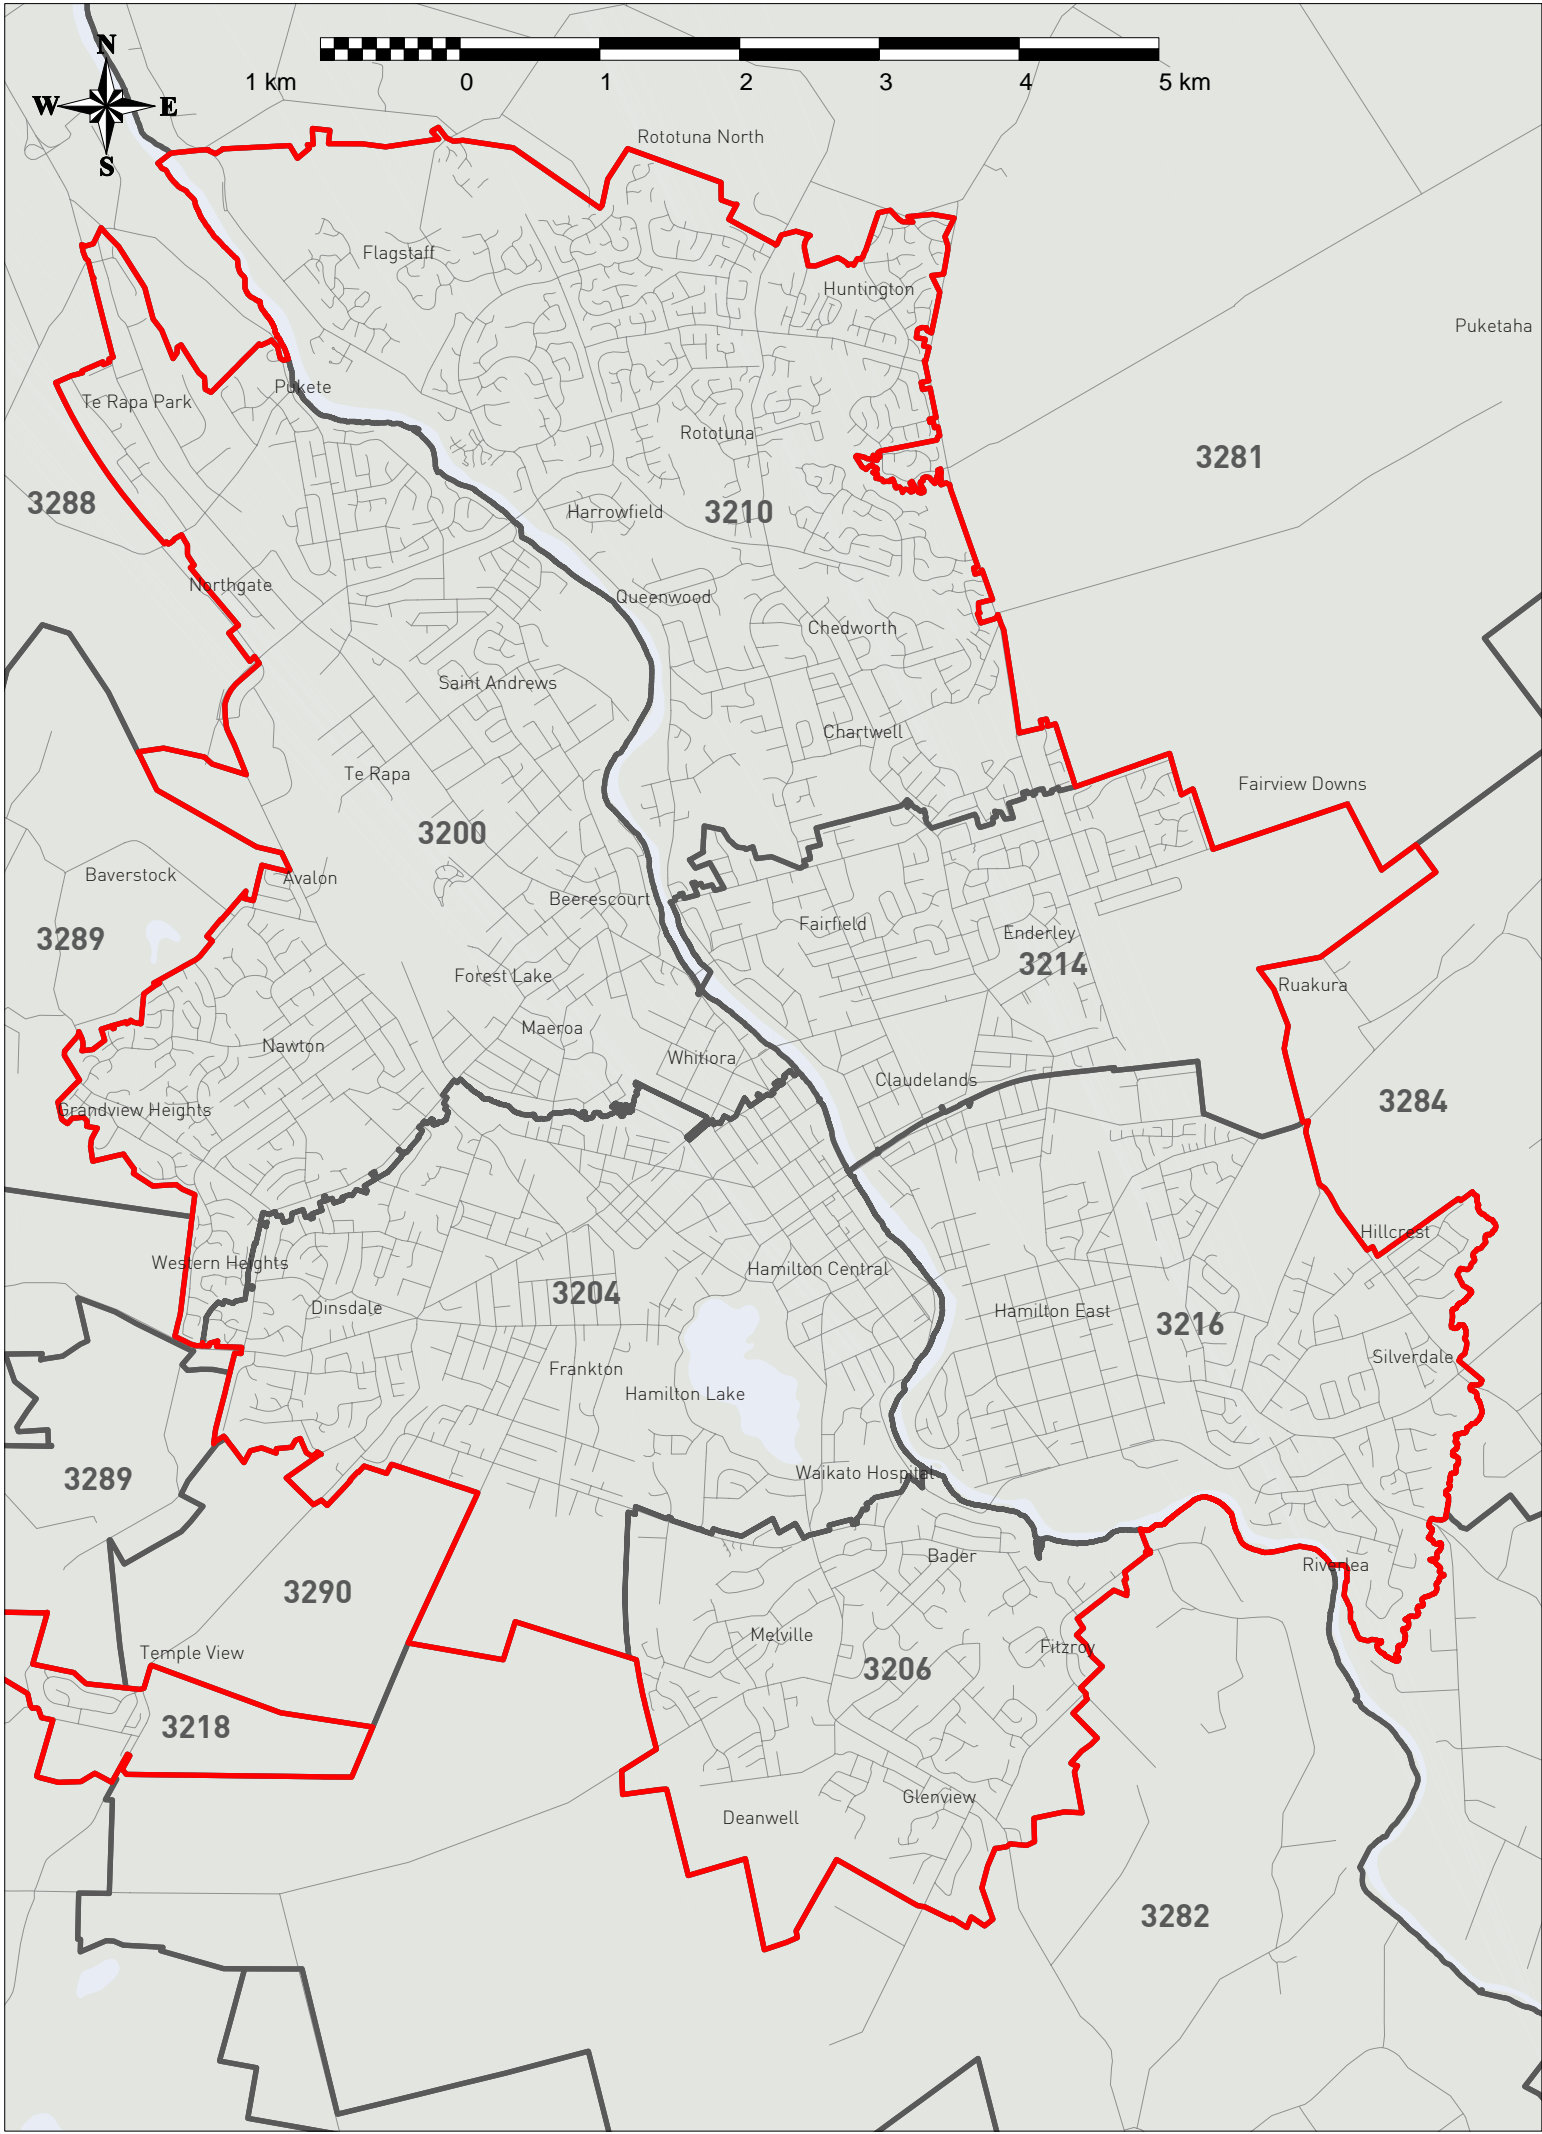

1 km

0

1

2

3

4

5 km

Rototuna North

Flagstaff

Huntington

Puketaha

3281

3288

3210

Northgate

Harrowfield

Queenwood

Chedworth

Saint Andrews

Chartwell

Te Rapa

Fairview Downs

3200

Baverstock

Avalon

Beerescourt

Fairfield

Enderley

3289

Forest Lake

Maeroa

Whitiora