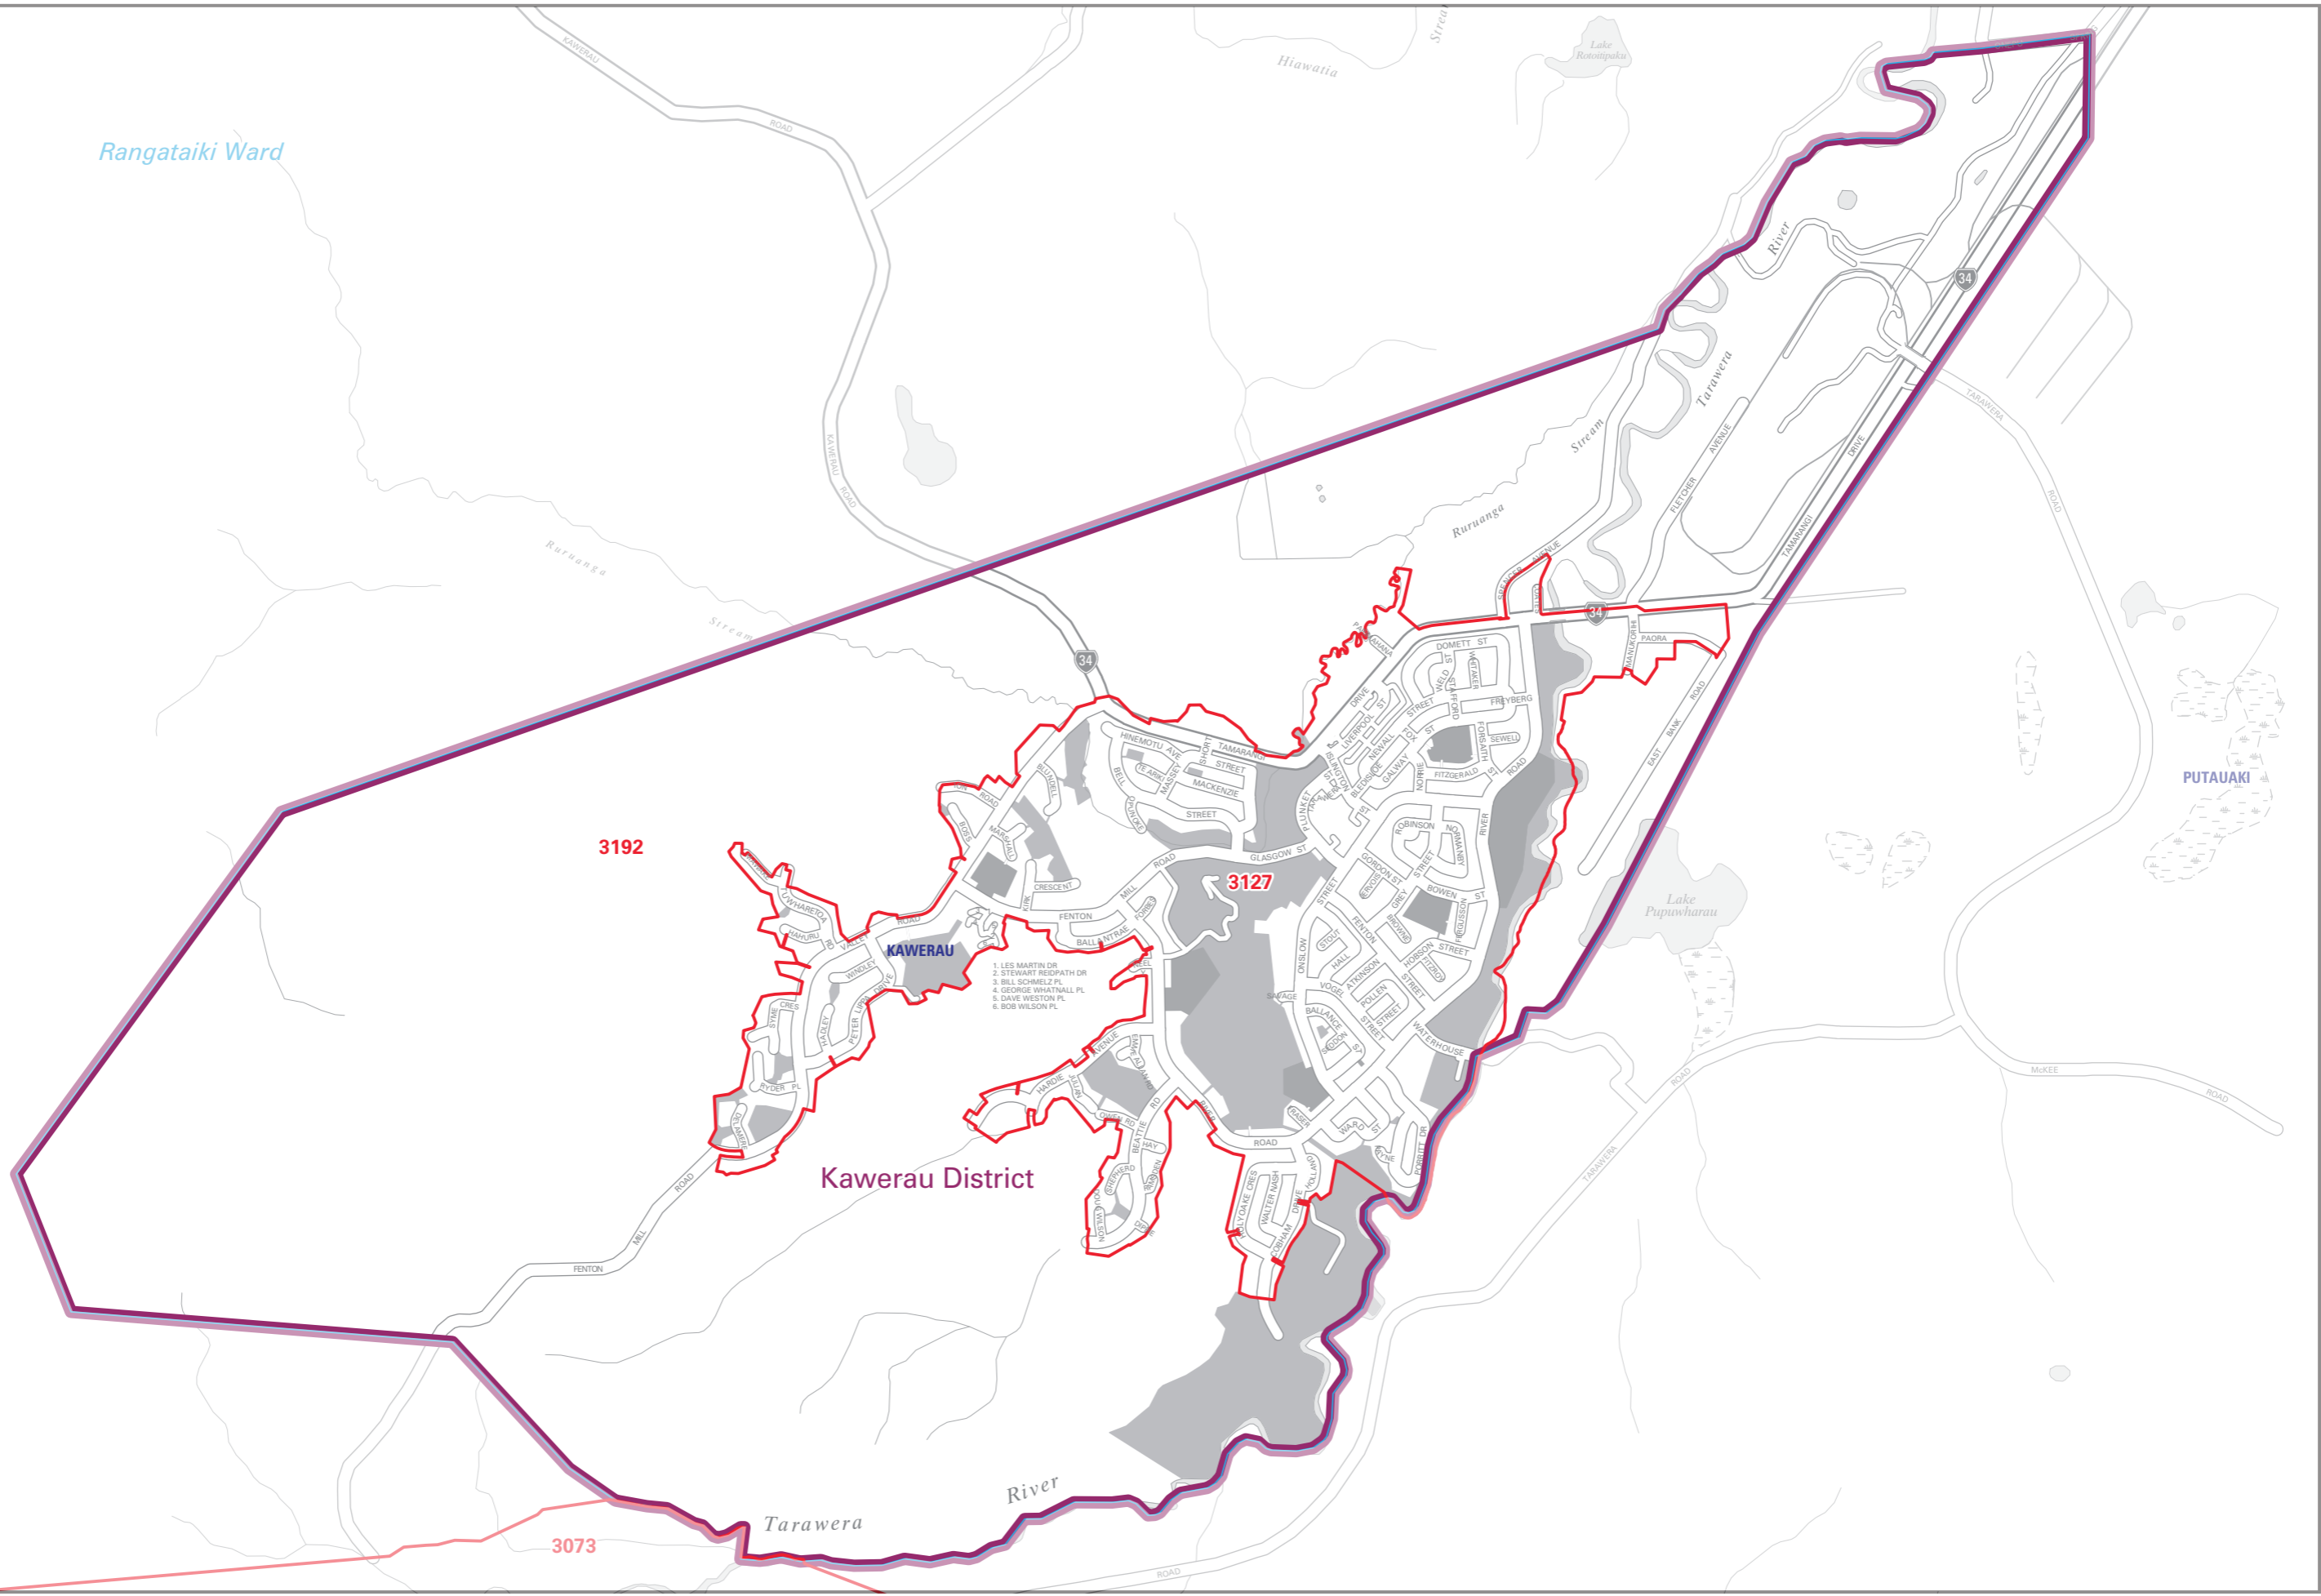

3194

Rangataiki Ward

Postcode Boundaries

Kawerau District

Legend:
Local Authority Boundary
Postcode Boundary
Ward Boundary